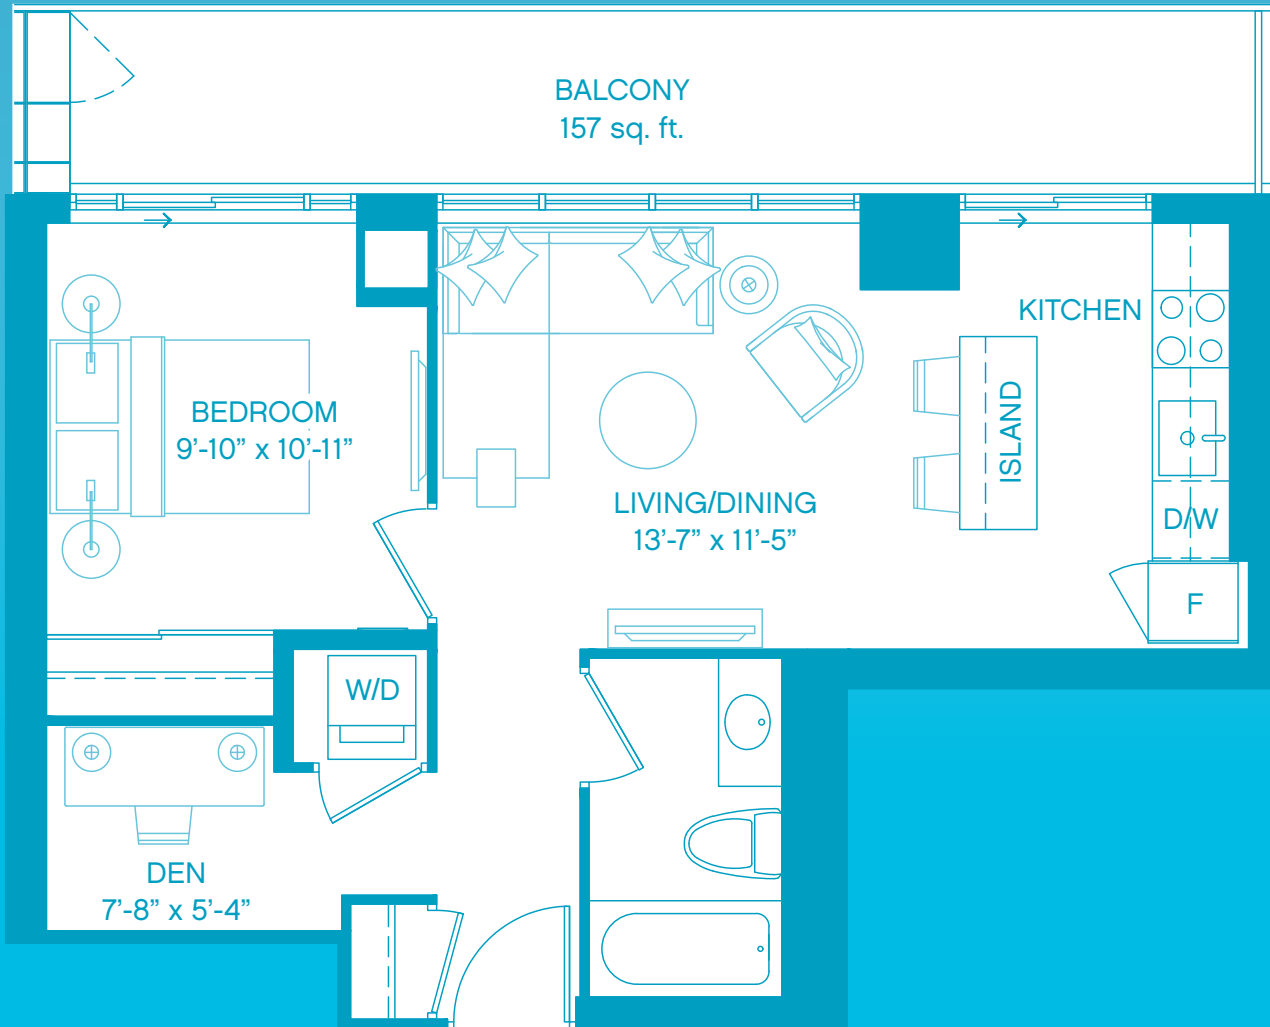

AMBER – 1 bedroom + den

SUITE AREA: 584 SQ.FT. OUTDOOR AREA: 157 SQ.FT.
TOTAL LIFESTYLE AREA: 741 SQ.FT.

FLOORS 4-34

ALL DIMENSIONS ARE APPROXIMATE AND SUBJECT TO NORMAL CONSTRUCTION VARIANCES. DIMENSIONS MAY EXCEED THE USEABLE FLOOR AREA. SIZES AND SPECIFICATIONS SUBJECT TO CHANGE WITHOUT NOTICE. FURNITURE IS DISPLAYED FOR ILLUSTRATION PURPOSES ONLY AND DOES NOT NECESSARILY REFLECT THE ELECTRICAL PLAN FOR THE SUITE. SUITES ARE SOLD UNFURNISHED, E. & O. E.