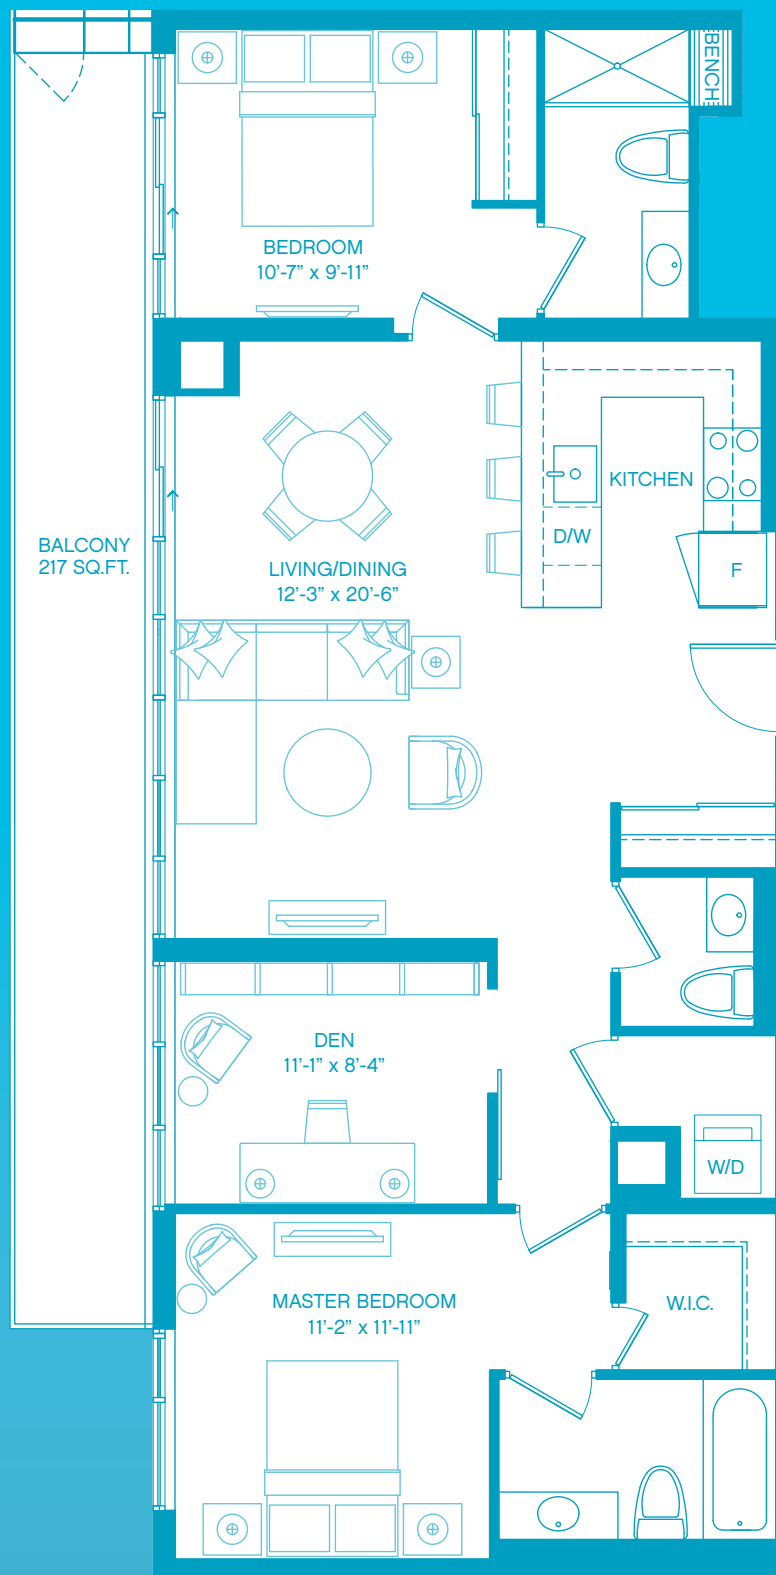

# PH-CRYSTAL – 2 bedroom + den

SUITE AREA: 1142 SQ.FT. OUTDOOR AREA: 217 SQ.FT.

TOTAL LIFESTYLE AREA: 1359 SQ.FT.

FLOORS 35 - 38

ALL DIMENSIONS ARE APPROXIMATE AND SUBJECT TO NORMAL CONSTRUCTION VARIANCES. DIMENSIONS MAY EXCEED THE USEABLE FLOOR AREA. SIZES AND SPECIFICATIONS SUBJECT TO CHANGE WITHOUT NOTICE. FURNITURE IS DISPLAYED FOR ILLUSTRATION PURPOSES ONLY AND DOES NOT NECESSARILY REFLECT THE ELECTRICAL PLAN FOR THE SUITE. SUITES ARE SOLD UNFURNISHED. E. & O. E.