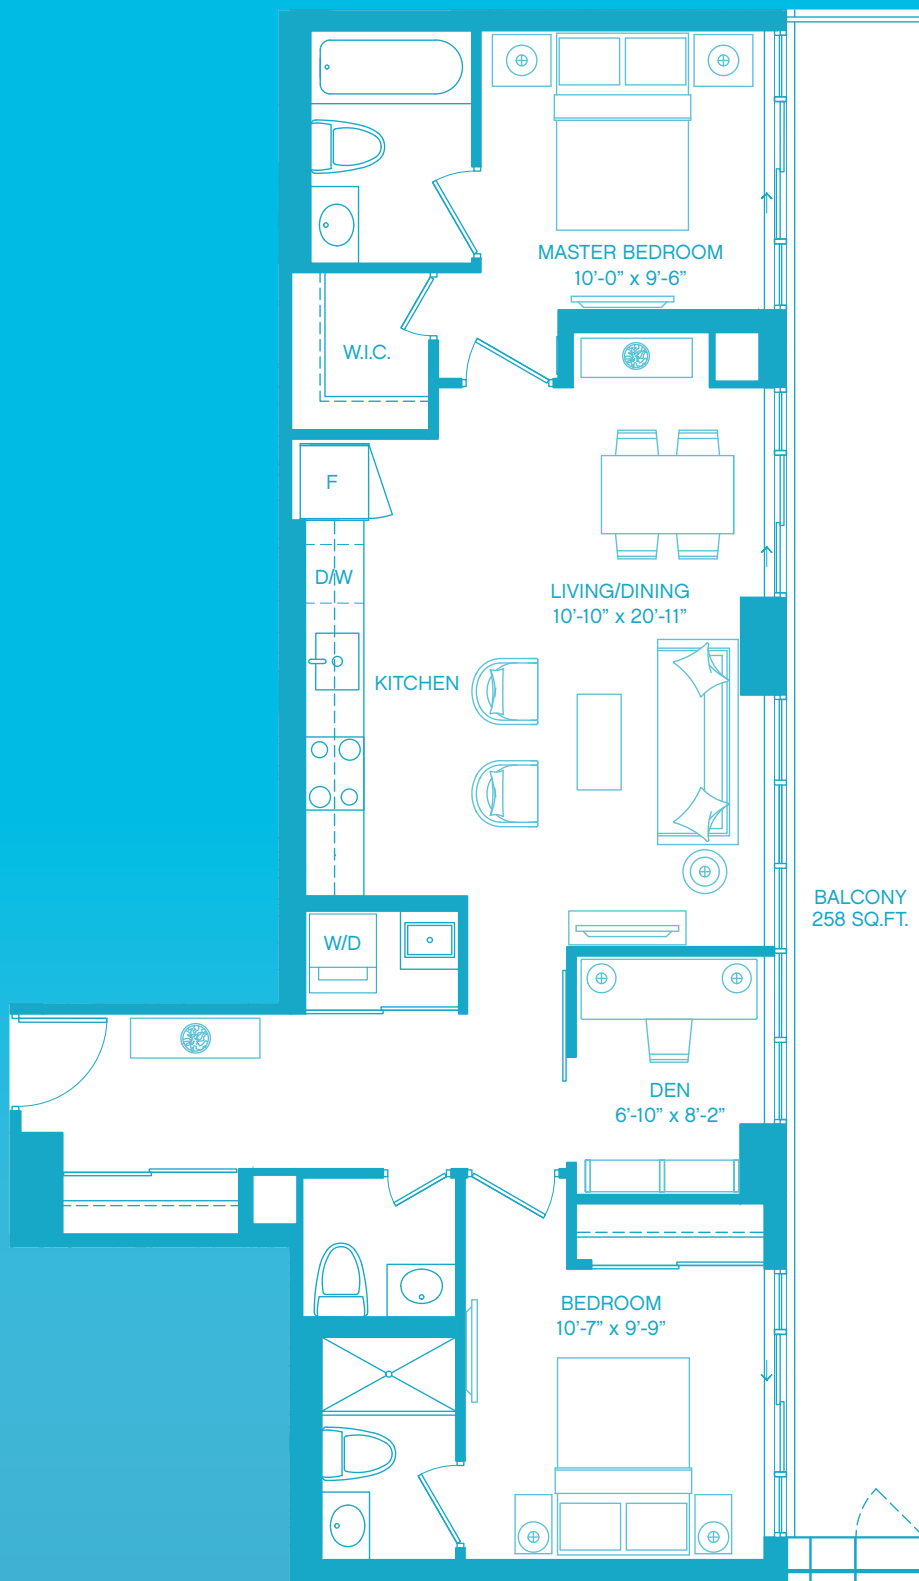

PH-GARNET – 2 bedroom + den

SUITE AREA: 1022 SQ.FT. OUTDOOR AREA: 258 SQ.FT.

TOTAL LIFESTYLE AREA: 1280 SQ.FT.

FLOORS 35 - 38

ALL DIMENSIONS ARE APPROXIMATE AND SUBJECT TO NORMAL CONSTRUCTION VARIANCES. DIMENSIONS MAY EXCEED THE USEABLE FLOOR AREA. SIZES AND SPECIFICATIONS SUBJECT TO CHANGE WITHOUT NOTICE. FURNITURE IS DISPLAYED FOR ILLUSTRATION PURPOSES ONLY AND DOES NOT NECESSARILY REFLECT THE ELECTRICAL PLAN FOR THE SUITE. SUITES ARE SOLD UNFURNISHED, E. & O. E.