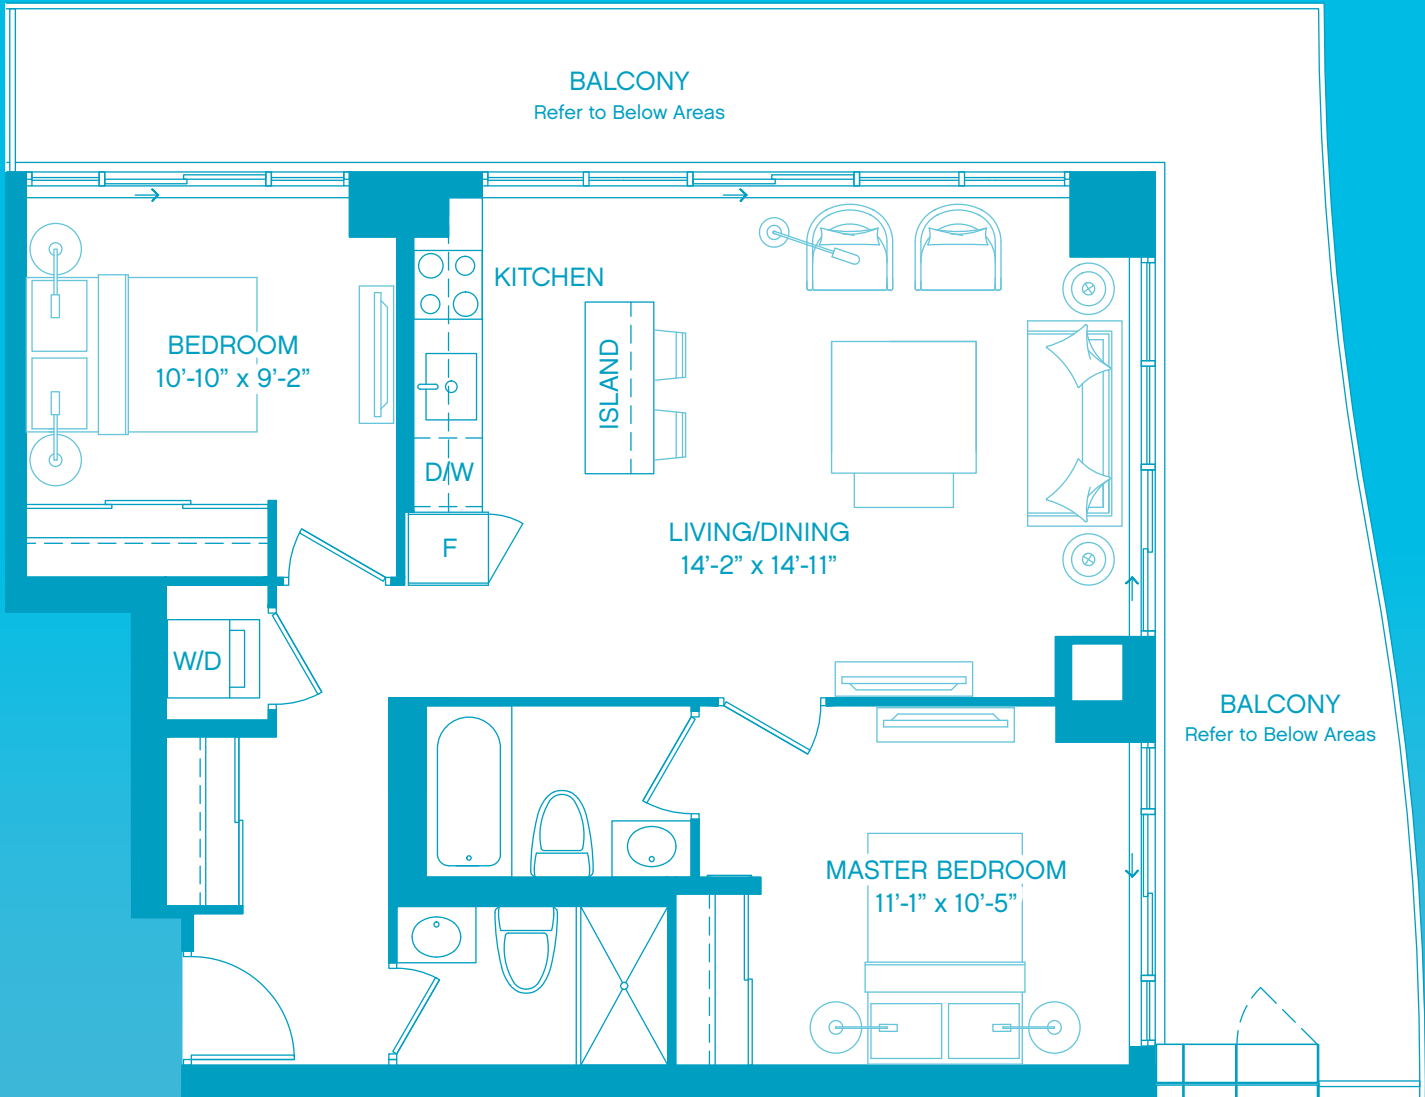

JADE – 2 bedroom

SUITE AREA: 830 SQ.FT. OUTDOOR AREA: 399 SQ.FT.
TOTAL LIFESTYLE AREA: 1229 SQ.FT.

SUITE AREA: 830 sq.ft.																															
FLOORS	4th	5th	6th	7th	8th	9th	10th	11th	12th	13th	14th	15th	16th	17th	18th	19th	20th	21st	22nd	23rd	24th	25th	26th	27th	28th	29th	30th	31st	32nd	33rd	34th
BALCONY AREA (sq.ft.)	349	368	378	399	388	367	347	367	388	399	378	368	349	368	378	399	388	367	347	367	388	399	378	368	349	368	378	399	388	367	347
TOTAL AREA (sq.ft.)	1179	1198	1208	1229	1218	1197	1177	1197	1218	1229	1208	1198	1179	1198	1208	1229	1218	1197	1177	1197	1218	1229	1208	1198	1179	1198	1208	1229	1218	1197	1177

FLOORS 4-34

ALL DIMENSIONS ARE APPROXIMATE AND SUBJECT TO NORMAL CONSTRUCTION VARIANCES. DIMENSIONS MAY EXCEED THE USEABLE FLOOR AREA. SIZES AND SPECIFICATIONS SUBJECT TO CHANGE WITHOUT NOTICE. FURNITURE IS DISPLAYED FOR ILLUSTRATION PURPOSES ONLY AND DOES NOT NECESSARILY REFLECT THE ELECTRICAL PLAN FOR THE SUITE. SUITES ARE SOLD UNFURNISHED. E. & O. E.