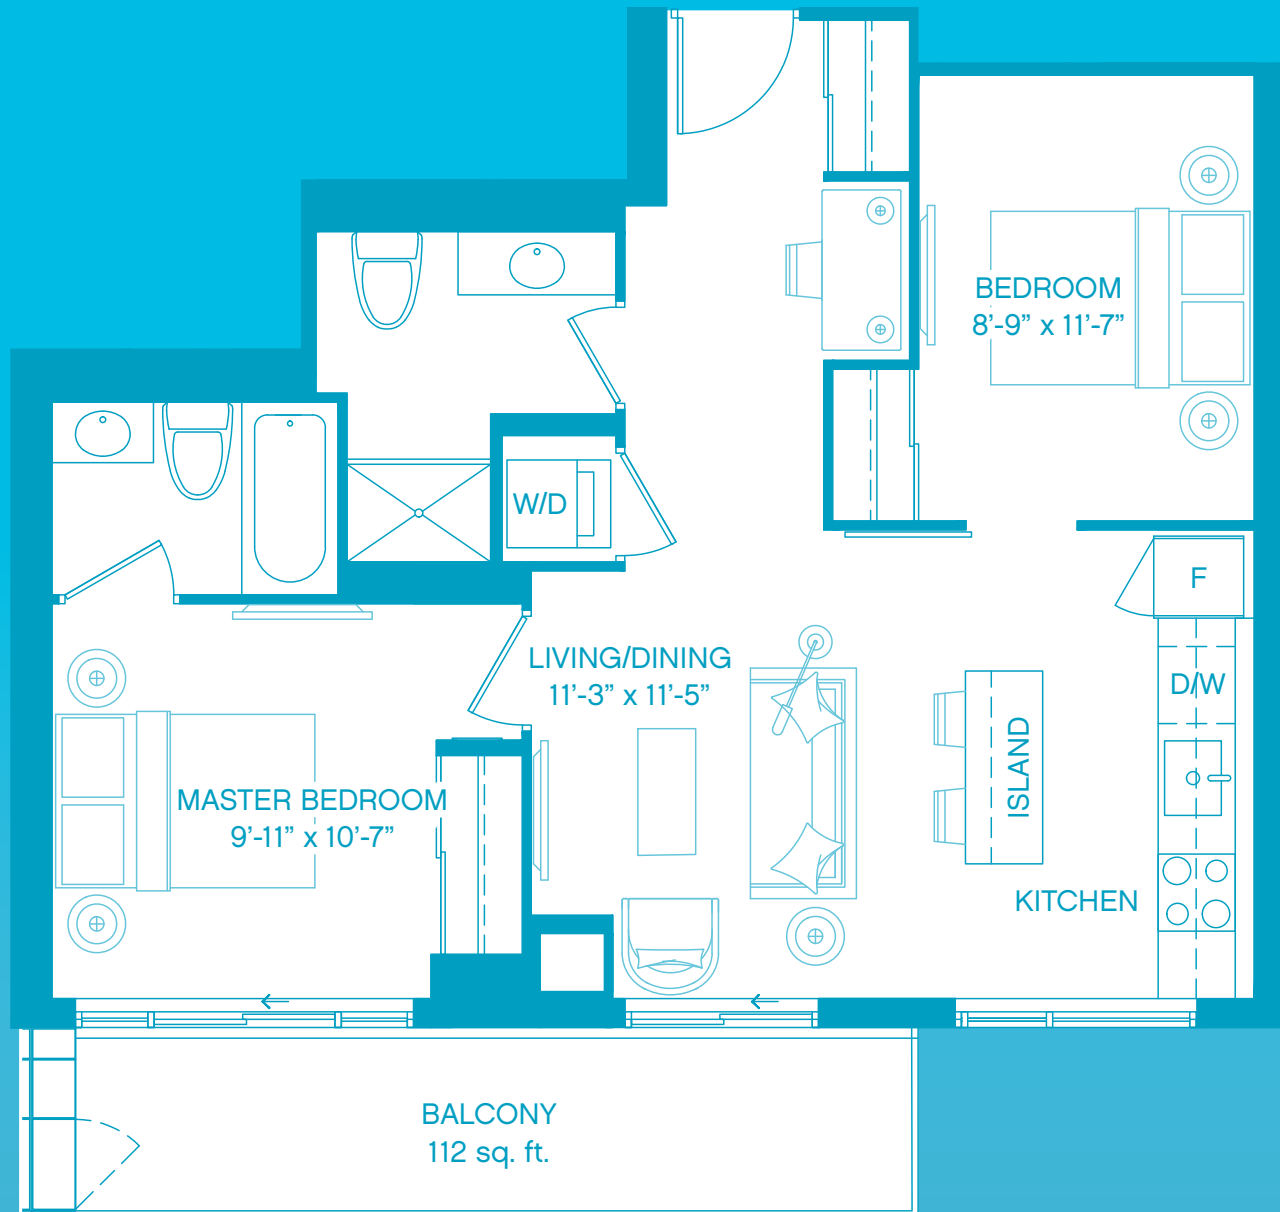

PEARL – 2 bedroom + media

SUITE AREA: 746 SQ.FT. OUTDOOR AREA: 112 SQ.FT.
TOTAL LIFESTYLE AREA: 858 SQ.FT.

FLOORS 4-34

ALL DIMENSIONS ARE APPROXIMATE AND SUBJECT TO NORMAL CONSTRUCTION VARIANCES. DIMENSIONS MAY EXCEED THE USEABLE FLOOR AREA. SIZES AND SPECIFICATIONS SUBJECT TO CHANGE WITHOUT NOTICE. FURNITURE IS DISPLAYED FOR ILLUSTRATION PURPOSES ONLY AND DOES NOT NECESSARILY REFLECT THE ELECTRICAL PLAN FOR THE SUITE. SUITES ARE SOLD UNFURNISHED, E. & O. E.