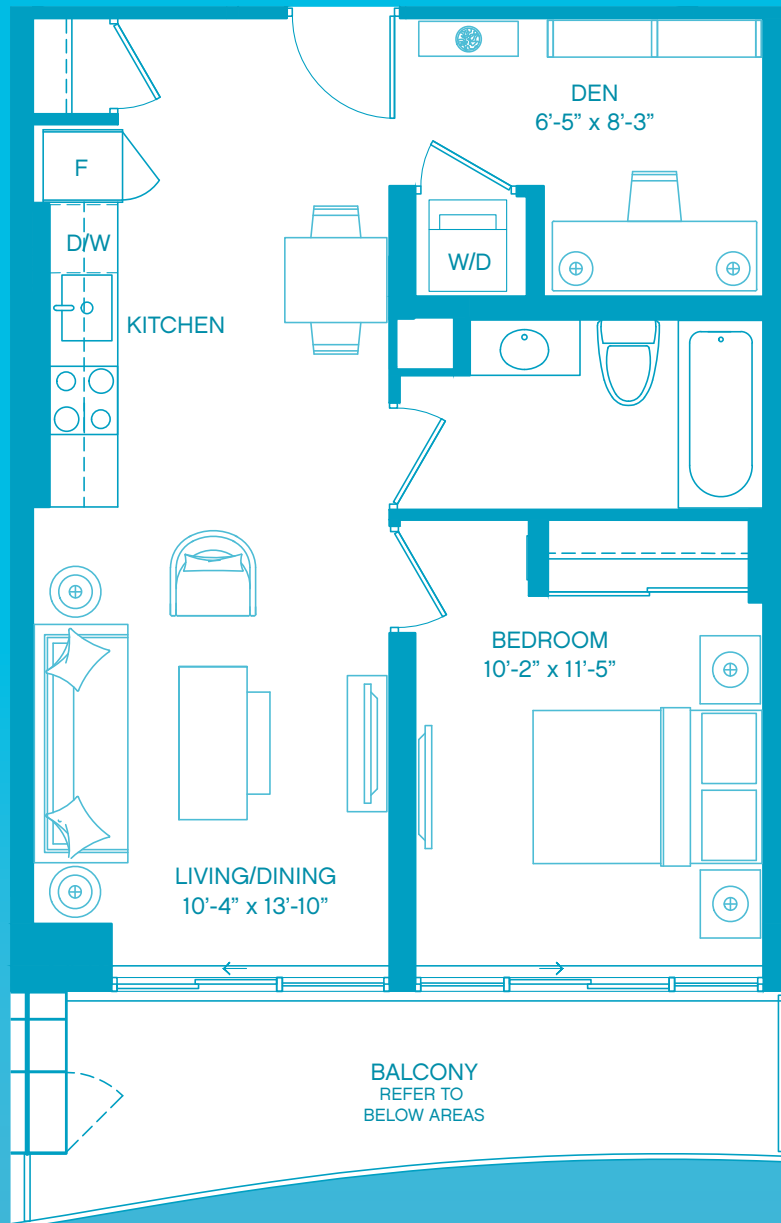

PH-QUARTZ – 1 bedroom + den

SUITE AREA: 640 SQ.FT. OUTDOOR AREA: 168 SQ.FT.

TOTAL LIFESTYLE AREA: 808 SQ.FT.

SUITE AREA: 640 sq.ft.				
FLOORS	35th	36th	37th	38th
BALCONY AREA (sq.ft.)	168	160	142	123
TOTAL AREA (sq.ft.)	808	800	782	763

FLOORS 35 - 38

ALL DIMENSIONS ARE APPROXIMATE AND SUBJECT TO NORMAL CONSTRUCTION VARIANCES. DIMENSIONS MAY EXCEED THE USEABLE FLOOR AREA. SIZES AND SPECIFICATIONS SUBJECT TO CHANGE WITHOUT NOTICE. FURNITURE IS DISPLAYED FOR ILLUSTRATION PURPOSES ONLY AND DOES NOT NECESSARILY REFLECT THE ELECTRICAL PLAN FOR THE SUITE. SUITES ARE SOLD UNFURNISHED, E. & O. E.