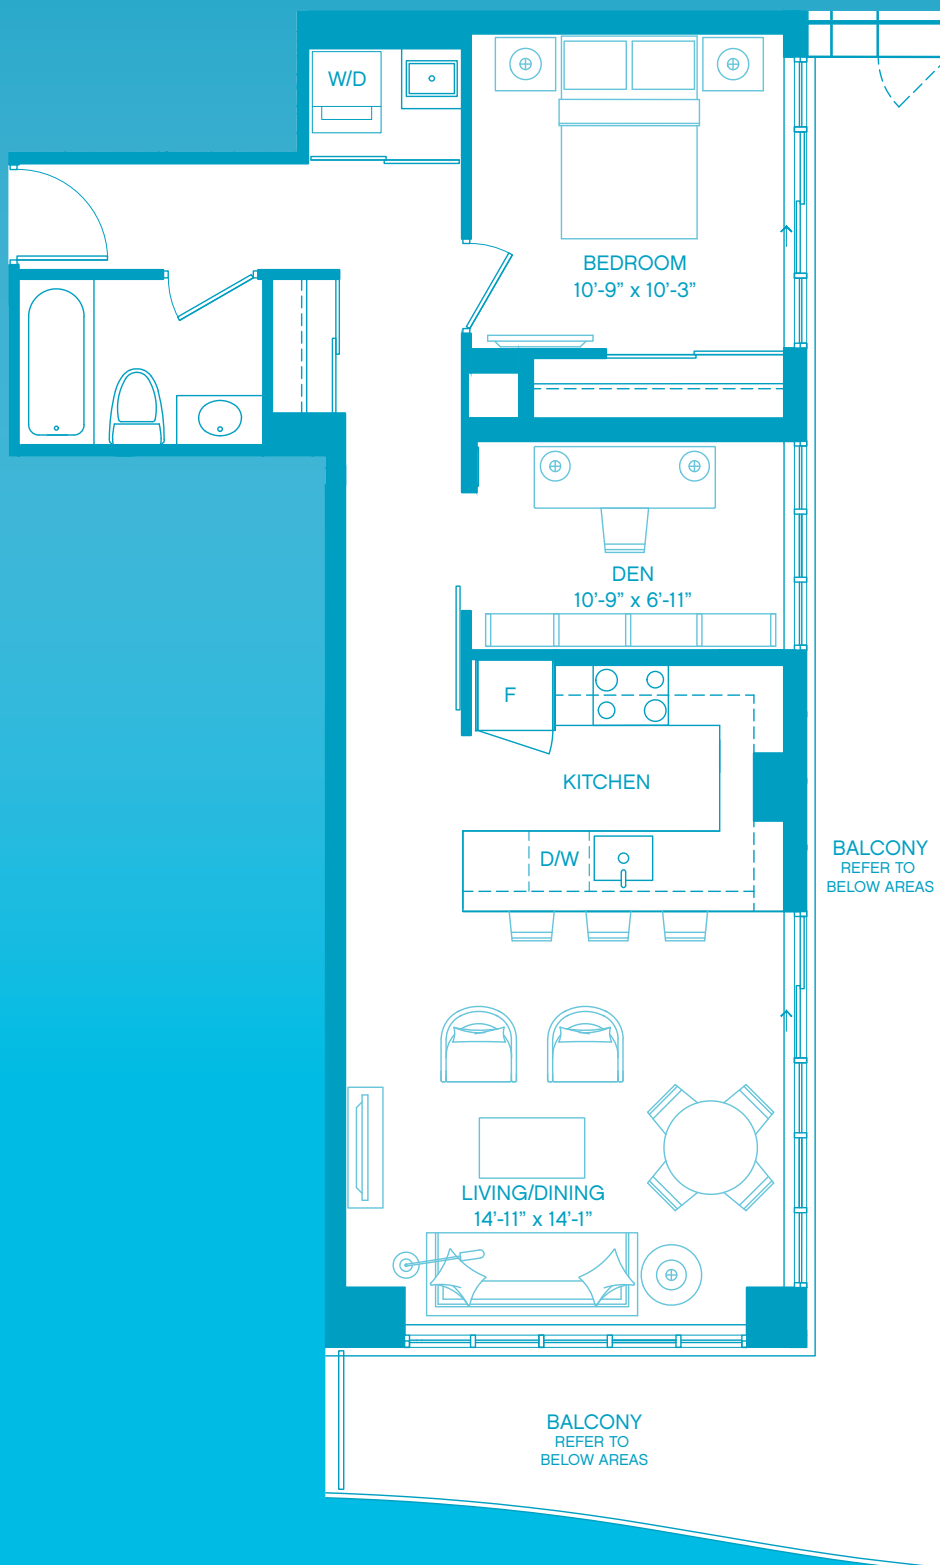

# PH-RUBY – 1 bedroom + den

SUITE AREA: 818 SQ.FT. OUTDOOR AREA: 370 SQ.FT.

TOTAL LIFESTYLE AREA: 1188 SQ.FT.

SUITE AREA: 818 sq.ft.				
FLOORS	35th	36th	37th	38th
BALCONY AREA (sq.ft.)	333	352	368	370
TOTAL AREA (sq.ft.)	1151	1170	1186	1188

FLOORS 35 - 38

ALL DIMENSIONS ARE APPROXIMATE AND SUBJECT TO NORMAL CONSTRUCTION VARIANCES. DIMENSIONS MAY EXCEED THE USEABLE FLOOR AREA. SIZES AND SPECIFICATIONS SUBJECT TO CHANGE WITHOUT NOTICE. FURNITURE IS DISPLAYED FOR ILLUSTRATION PURPOSES ONLY AND DOES NOT NECESSARILY REFLECT THE ELECTRICAL PLAN FOR THE SUITE. SUITES ARE SOLD UNFURNISHED. E. & O. E.