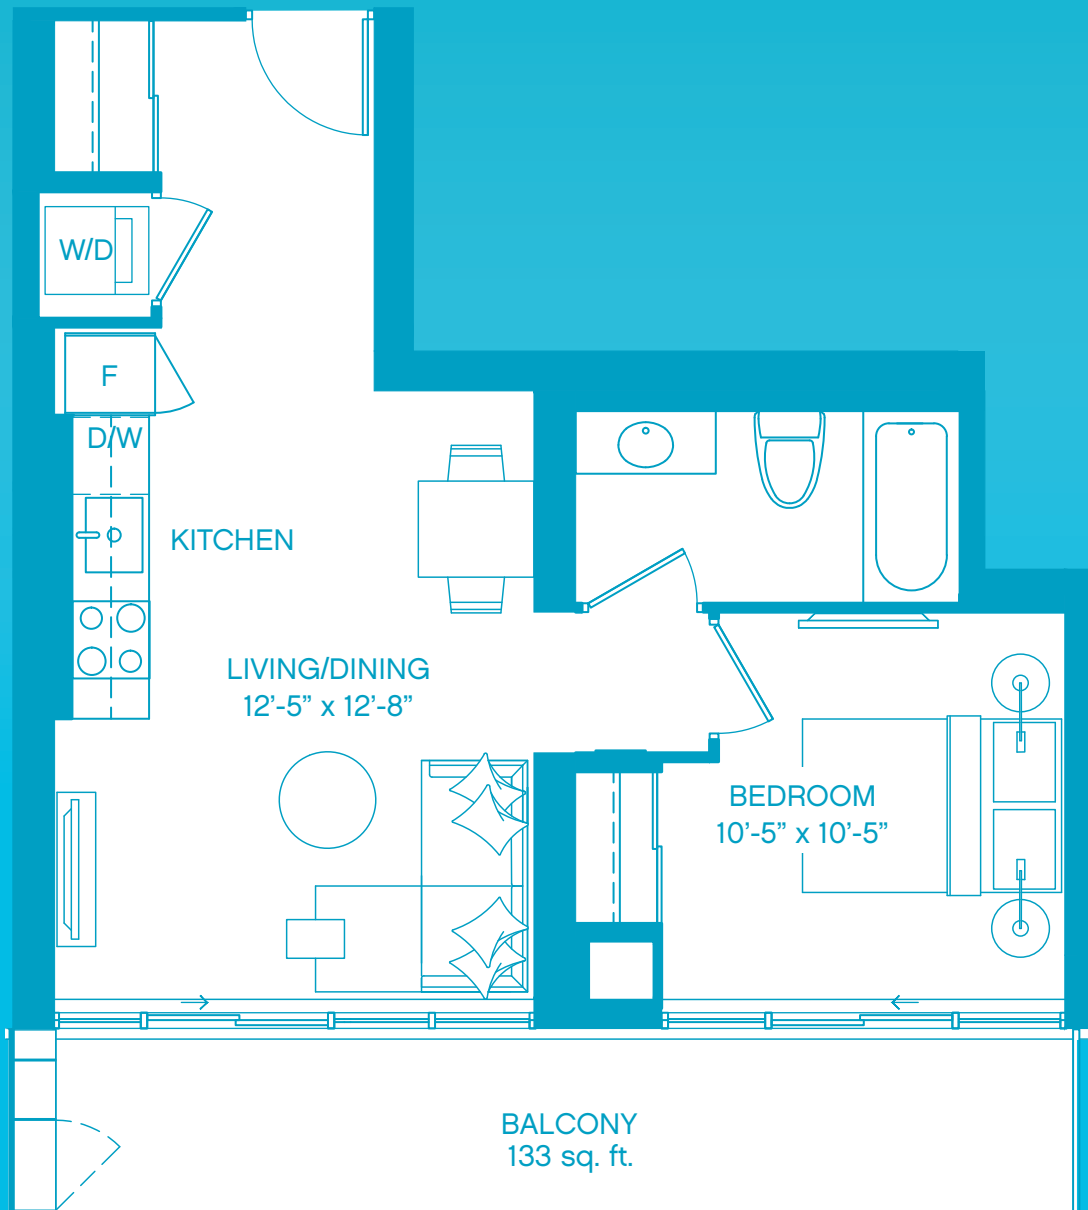

TOPAZ – 1 bedroom

SUITE AREA: 547 SQ.FT. OUTDOOR AREA: 133 SQ.FT.
TOTAL LIFESTYLE AREA: 680 SQ.FT.

FLOORS 4-34

ALL DIMENSIONS ARE APPROXIMATE AND SUBJECT TO NORMAL CONSTRUCTION VARIANCES. DIMENSIONS MAY EXCEED THE USEABLE FLOOR AREA. SIZES AND SPECIFICATIONS SUBJECT TO CHANGE WITHOUT NOTICE. FURNITURE IS DISPLAYED FOR ILLUSTRATION PURPOSES ONLY AND DOES NOT NECESSARILY REFLECT THE ELECTRICAL PLAN FOR THE SUITE. SUITES ARE SOLD UNFURNISHED, E. & O. E.