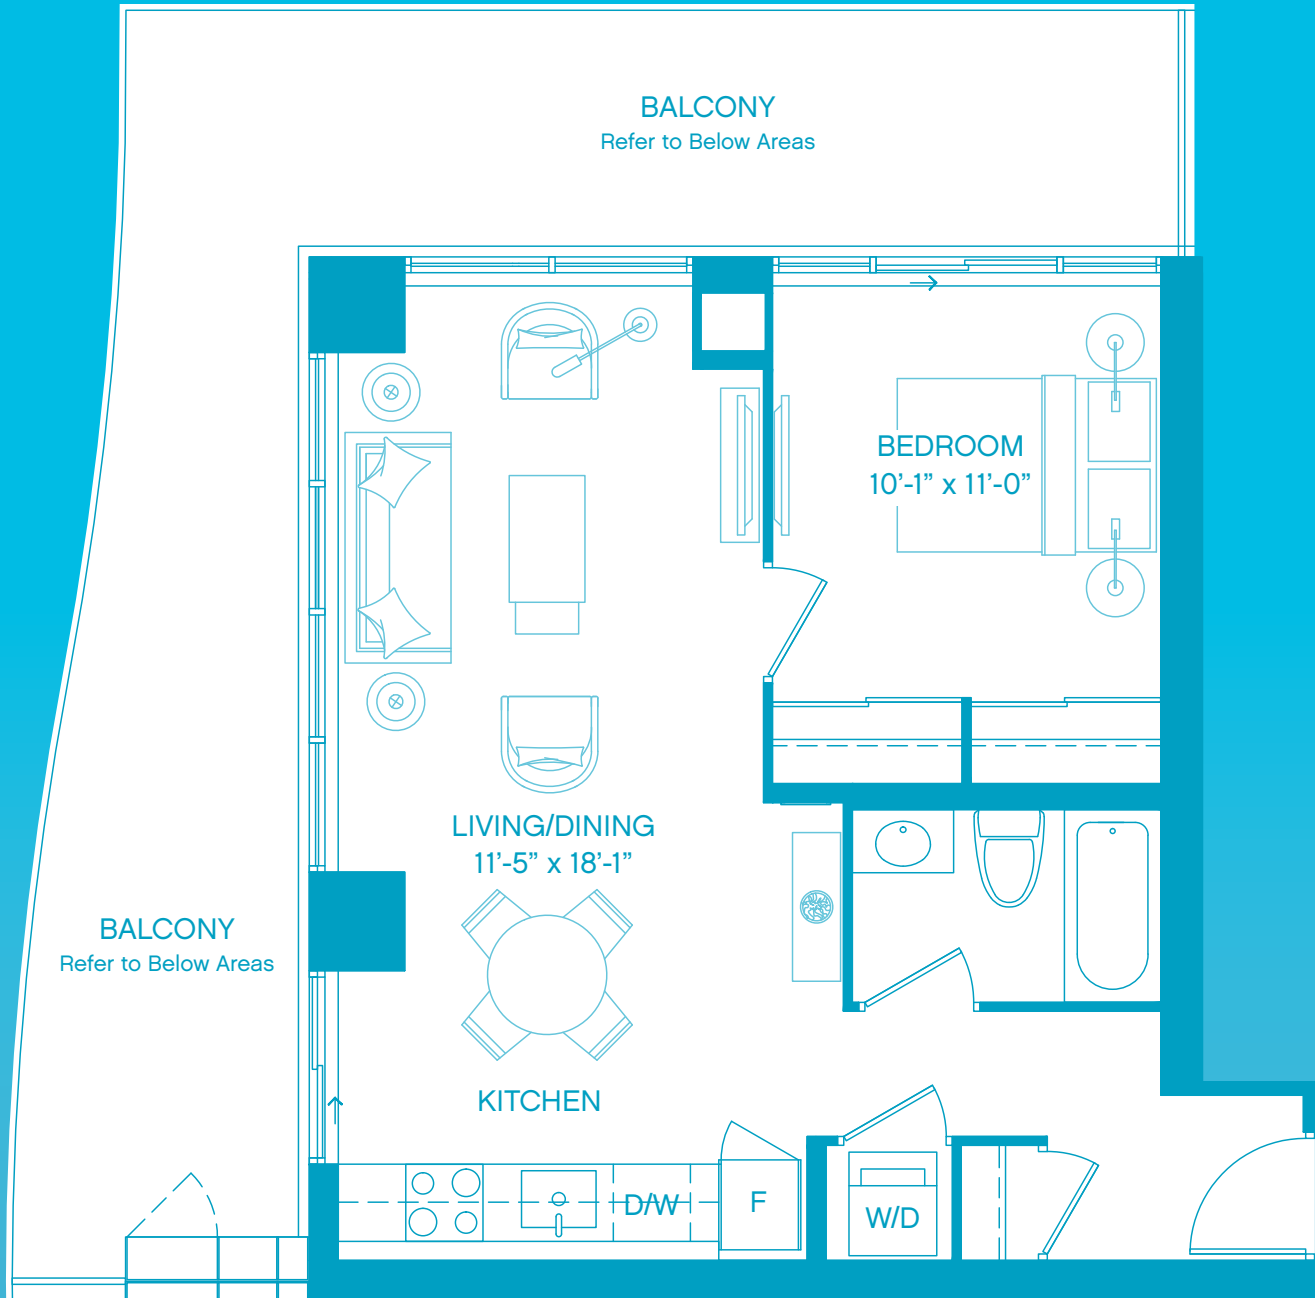

TURQUOISE – 1 bedroom

SUITE AREA: 619 SQ.FT. OUTDOOR AREA: 385 SQ.FT.
TOTAL LIFESTYLE AREA: 1004 SQ.FT.

SUITE AREA: 619 sq.ft.			4th	5th	6th	7th	8th	9th	10th	11th	12th	13th	14th	15th	16th	17th	18th	19th	20th	21st	22nd	23rd	24th	25th	26th	27th	28th	29th	30th	31st	32nd	33rd	34th
FLOORS			4th	5th	6th	7th	8th	9th	10th	11th	12th	13th	14th	15th	16th	17th	18th	19th	20th	21st	22nd	23rd	24th	25th	26th	27th	28th	29th	30th	31st	32nd	33rd	34th
BALCONY AREA (sq.ft.)	385	364	342	331	340	359	381	359	340	331	342	364	385	364	342	331	340	359	381	359	340	331	342	364	385	364	342	331	340	359	381		
TOTAL AREA (sq.ft.)	1004	983	961	950	959	978	1000	978	959	950	961	983	1004	983	961	950	959	978	1000	978	959	950	961	983	1004	983	961	950	959	978	1000		

FLOORS 4-34

ALL DIMENSIONS ARE APPROXIMATE AND SUBJECT TO NORMAL CONSTRUCTION VARIANCES. DIMENSIONS MAY EXCEED THE USEABLE FLOOR AREA. SIZES AND SPECIFICATIONS SUBJECT TO CHANGE WITHOUT NOTICE. FURNITURE IS DISPLAYED FOR ILLUSTRATION PURPOSES ONLY AND DOES NOT NECESSARILY REFLECT THE ELECTRICAL PLAN FOR THE SUITE. SUITES ARE SOLD UNFURNISHED, E. & O. E.